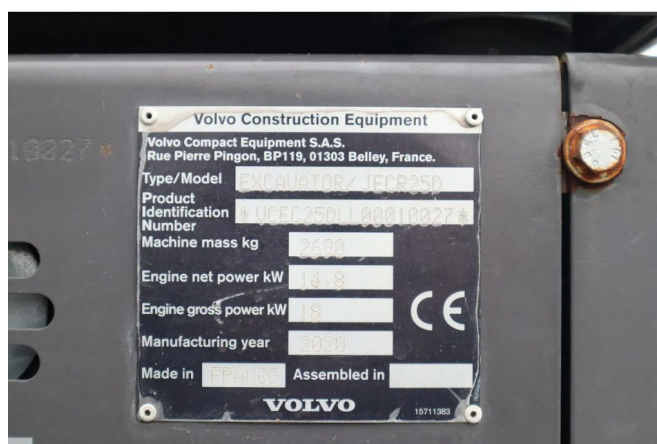

Volvo ECR25 ELECTRIC | JECR25D | TILTBUCKET | BUCKET | LOW HOURS

COMMON

ID	113779-3
Marque	Volvo
Chassis	Miniterrassier

PROPERTIES

Année de construction	2020
Heures de travail	797
Numéro d'identification véhicule	VCEC25DLL00010027
Poids à vide	2.690 kg

ACCESSOIRES

DESCRIPTION

Emissieklasse: Stage V

For sale:

Volvo JECR25D / ECR25D Electric
 Year: 2020
 Hours: 797
 Operating weight: 2.690 kg

Electrical system:
 Battery type: Lithium-ion
 Voltage: 48V
 Battery capacity: 20 kWh
 Indicative runtime: up to 4 hours
 Motor type: permanent magnet
 Power: 18 kW