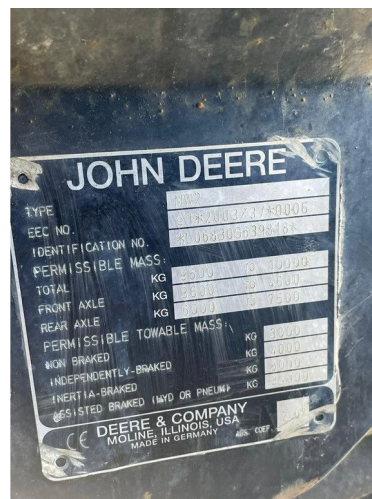

John Deere 6830 STD | FRONT LOADER | 40KM/H | POWERQUAD PLUS

COMMON

| | |
|------|------------|
| ID | 112551 |
| Merk | John Deere |
| Type | Tractor |

PROPERTIES

| | |
|-----------------------------|---------------|
| Bouwjaar | 2010 |
| Bedrijfsuren | 7.586 |
| Voertuigidentificatienummer | L06830G639818 |
| Ledig gewicht | 5.975 kg |

ACCESSOIRES

- PTO

BESCHRIJVING

Schade: schadevrij

For sale:

John Deere 6830 STD
Year: 2010
First registration: 21-09-2010
Operating hours: 7.586

With registration documents / Mit zulassung

Engine and transmission:
John Deere 6068HL281
Turbo charged diesel 6-cylinder 12-valve liquid-cooled
Power: 110 Kw / 147 hp
Displacement: 6.8 L
Max speed: 4...