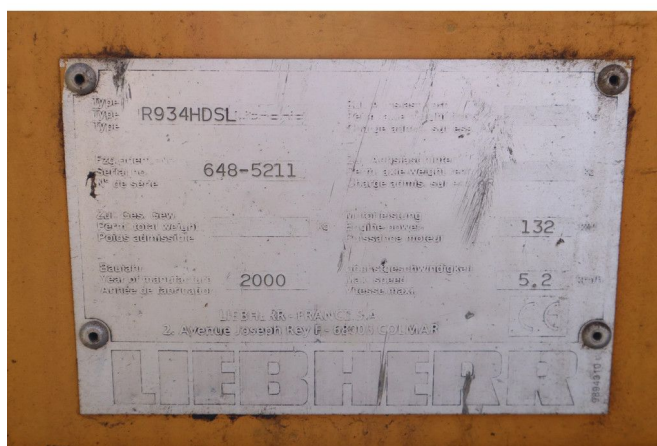

Liebherr R934 HDSL | LONG REACH | 21 METER | BUCKET

COMMON

ID	114201
Merk	Liebherr
Type	Verreik graafmachine

PROPERTIES

Bouwjaar	2000
Bedrijfsuren	19.631
Voertuigidentificatienummer	6485211
Ledig gewicht	37.500 kg

ACCESSOIRES

BESCHRIJVING

For sale:

Liebherr R934 HDSL
 Year: 2000
 Hours: 19.632
 Weight: ca 37.500 kg

Engine and transmission:
 Liebherr D924 TI-E
 4-cylinder diesel
 Power: 132 kW / 180 HP
 Displacement: 6.640 cc

Boom specification:
 Stick length: 11.6 m
 Boom length: 8.8 m
 Total reach: 21

Undercarriage:
 Tripple grouser plates