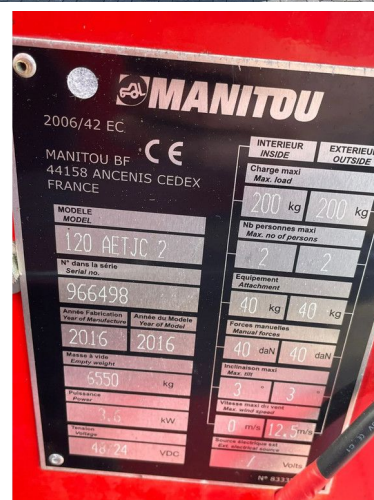

## Manitou 120 AET JC 2 3D | 12 METER | ROTATING JIB | GOOD CONDITION

### COMMON

ID	112323
Merk	Manitou
Type	Hoogwerker

### PROPERTIES

Bouwjaar	2016
Bedrijfsuren	1.371
Lengte	374 cm
Breedte	120 cm
Hoogte	216 cm
Hefhoogte	995 cm
Hefcapaciteit	200 cm

### BESCHRIJVING

Schade: schadevrij

For sale:

Manitou 120 AETJC 2 3D  
Year: 2016  
Hours: 1.371  
Operating weight: 6.550 kg

Batteries:  
300 Ah / 2x24V

Performance:  
Max. working height: 11.95 m  
Max platform height: 9.95 m  
Max horizontal reach: 7 m  
Platform capacity: 200 kg  
350 degrees rotation  
Platform rotation: 170 degrees