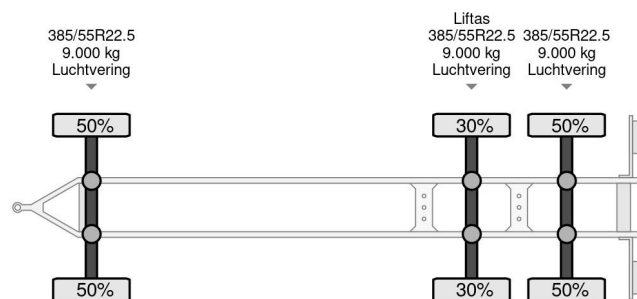

R.A.F. RA27KD | CONTAINER CHASSIS | 3-AXLE | VALID TUV

Referentienummer: 114131

ACCESSOIRES

BESCHRIJVING

For sale:

Make and model: R.A.F
First registration: 17-7-2015
VIN: XL91527101B158101
Construction: Container trailer
GVW: 27.000 kg
Empty weight: 3.420 kg
Loading capacity: 23.580 kg
Dutch TUV: 6-2-2027

Dimensions:

Total length frame: 7.03 m

Suspension | Weights | Tyres:

1st Axle: Air | 9.000 kg | 385/55R22.5 50%