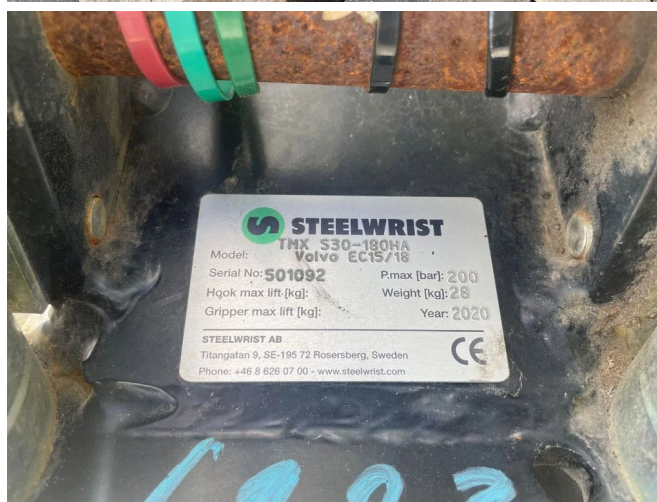

STEELWRIST TMX S30 -180HA | TILT QUICKCOUPLER | TILTING COUPLER | NEW

COMMON

ID	113564.1
Merk	STEELWRIST
Type	Draaikantelstuk

PROPERTIES

Bouwjaar	2020
----------	------

ACCESSOIRES

BESCHRIJVING

Schade: schadevrij

For sale:

NEW / UNUSED

Steelwrist TMX S30 -180HA

Year: 2021

Coupling: S30 / KM 30

Hydraulic coupler

Can be used for machines up to 2 ton.

Of course, we have more pictures and information available, and we are looking forward to helping you.