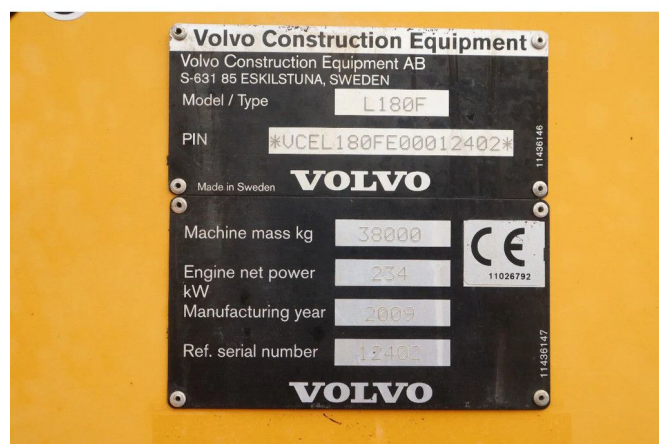

Volvo L180 F HL | HIGH-LIFT | LOG STACKER | HOLZ GRAPPLE

COMMON

ID	113244-1
Merk	Volvo
Type	Boomstamlader

PROPERTIES

Bouwjaar	2009
Bedrijfsuren	32.607
Voertuigidentificatienummer	VCEL180FE00012402
Ledig gewicht	38.000 kg

ACCESSOIRES

BESCHRIJVING

Emissieklasse: Stage IIIA

For sale:

Volvo L180F
Year: 2009
Hours: 32.607
Operating weight: 38.000 kg

Engine & Transmission:
Volvo
6-cylinder diesel turbocharged
Power: 234 kW / 318 HP
4 step powershift gearbox