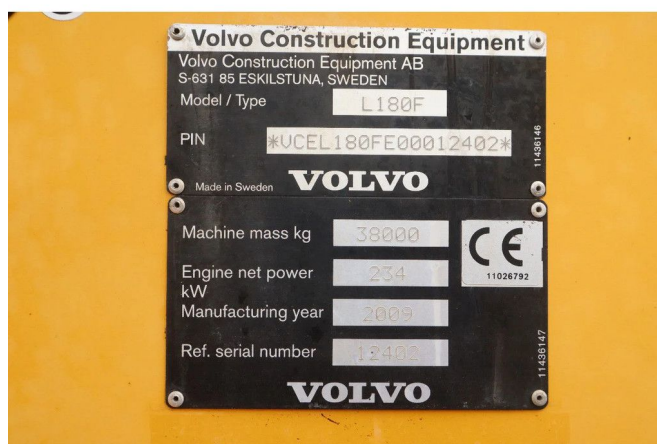

Volvo L180 F HL | HIGH-LIFT | LOG STACKER | HOLZ GRAPPLE

COMMON

ID	113244-1
Merk	Volvo
Type	Lader

PROPERTIES

Bouwjaar	2009
Bedrijfsuren	32.607
Voertuigidentificatienummer	VCEL180FE00012402
Ledig gewicht	38.000 kg

ACCESSOIRES

BESCHRIJVING

Emissieklasse: Stage IIIA

For sale:

Volvo L180F
 Year: 2009
 Hours: 32.607
 Operating weight: 38.000 kg

Engine & Transmission:
 Volvo
 6-cylinder diesel turbocharged
 Power: 234 kW / 318 HP
 4 step powershift gearbox